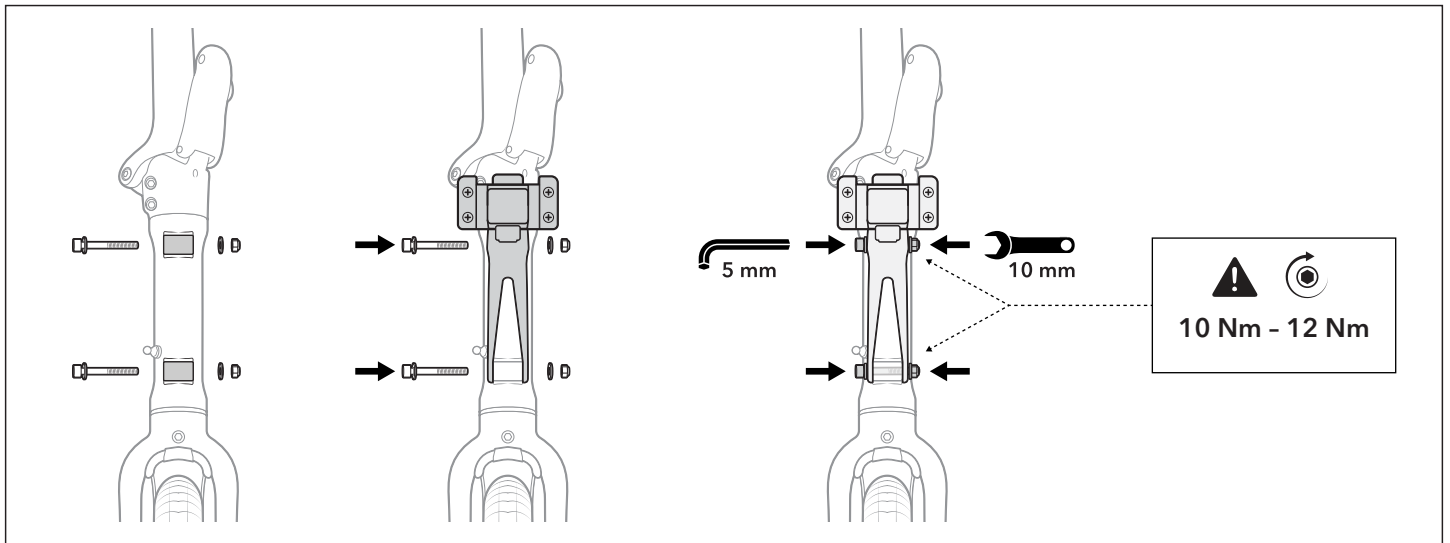

# Luggage Truss™ for Combo Mount™

## Installation

Tools required (not included)

**!** Maximum load: 7 kg (15.4 lb)

**!** To prevent interference with steering, use the enclosed strap to secure the cables to the handlepost.

LIMITED PRODUCT WARRANTY INFORMATION: This Product comes with an ONE (1) YEAR Limited Warranty from the date of retail purchase by the original end-user. If a material or workmanship defect arises and a valid claim is received within the Warranty Period, this Product will be replaced. Mobility Holdings cannot be held liable for damages to personal property due to misuse or improper care and maintenance. This Product Warranty does not, under any circumstance, cover the replacement or cost of any third party product used with or connected to the Product.