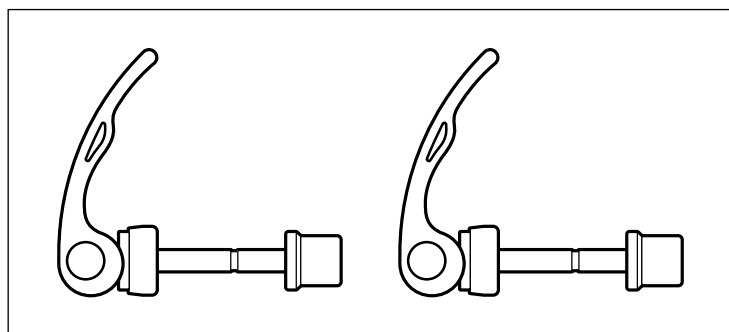

What's Included

1. QR lever, Skewer, and Nut set (2)

Installation

LIMITED PRODUCT WARRANTY INFORMATION: This Product comes with a ONE (1) YEAR Limited Warranty from the date of retail purchase by the original end-user. If a material or workmanship defect arises and a valid claim is received within the Warranty Period, this Product will be replaced. Mobility Holdings cannot be held liable for damages to personal property due to misuse or improper care and maintenance. This Product Warranty does not, under any circumstance, cover the replacement or cost of any third party product used with or connected to the Product.