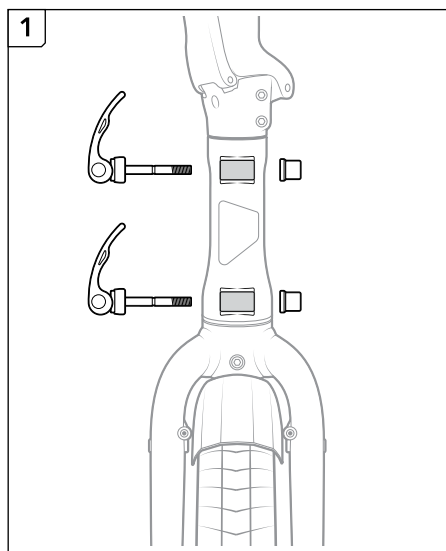

What's Included

1. QR lever, Skewer, and Nut set (2)

Installation

LIMITED PRODUCT WARRANTY INFORMATION: This Product comes with a ONE (1) YEAR Limited Warranty from the date of retail purchase by the original end-user. If a material or workmanship defect arises and a valid claim is received within the Warranty Period, this Product will be replaced. Mobility Holdings cannot be held liable for damages to personal property due to misuse or improper care and maintenance. This Product Warranty does not, under any circumstance, cover the replacement or cost of any third party product used with or connected to the Product.