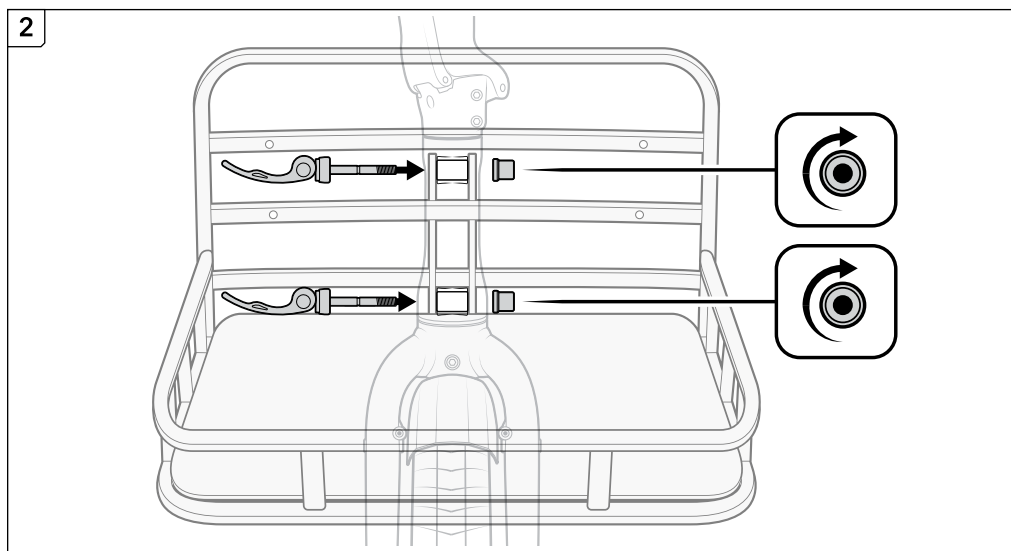

What's Included

1. QR lever, Skewer, and Nut set (2)

Installation

LIMITED PRODUCT WARRANTY INFORMATION: This Product comes with a ONE (1) YEAR Limited Warranty from the date of retail purchase by the original end-user. If a material or workmanship defect arises and a valid claim is received within the Warranty Period, this Product will be replaced. Mobility Holdings cannot be held liable for damages to personal property due to misuse or improper care and maintenance. This Product Warranty does not, under any circumstance, cover the replacement or cost of any third party product used with or connected to the Product.