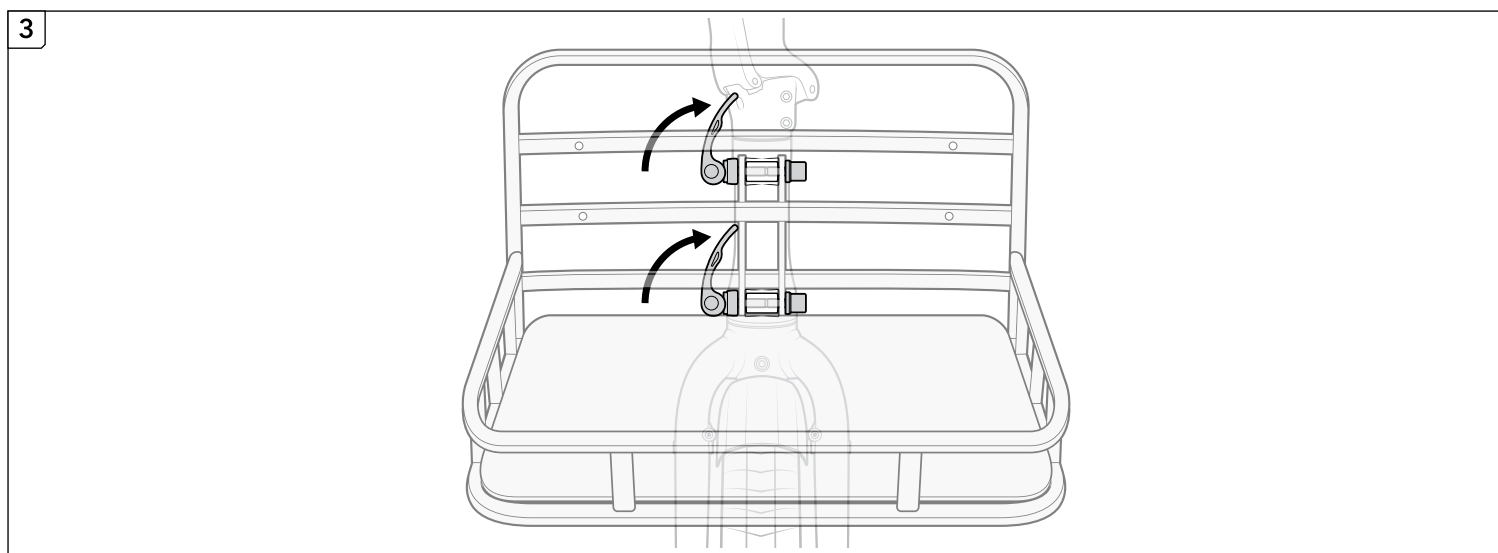

What's Included

1. QR lever, Skewer, and Nut set (2)

Installation

LIMITED PRODUCT WARRANTY INFORMATION: This Product comes with a ONE (1) YEAR Limited Warranty from the date of retail purchase by the original end-user. If a material or workmanship defect arises and a valid claim is received within the Warranty Period, this Product will be replaced. Mobility Holdings cannot be held liable for damages to personal property due to misuse or improper care and maintenance. This Product Warranty does not, under any circumstance, cover the replacement or cost of any third party product used with or connected to the Product.